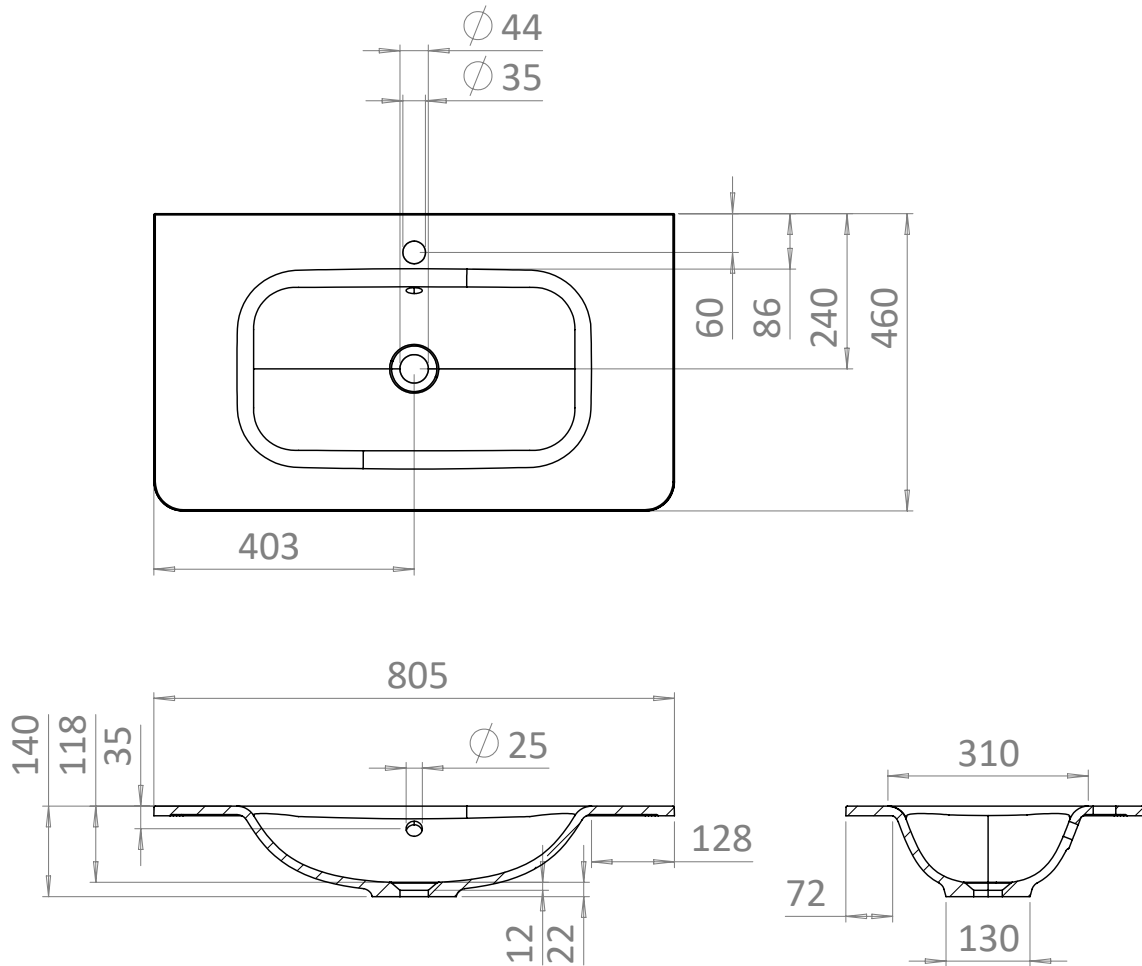

PRODUCT DATA SHEET

BRITTON®

PRODUCT CODE

CAM.80 1TH

RANGE

CAMBERWELL

DESCRIPTION

800mm Basin 1TH White

COLOUR	White
COLOUR CODE/ REFERENCE	N/A
MATERIAL	Gelcoat Cast Mineral Marble
STANDARDS	EN 31/EN 14688 - CL0
INSTALLATION TYPE	Furniture Mounted
DOP CLASS	01-2017
CAPACITY OF WATER AT OVERFLOW LEVEL	15 L
BASIN WASTE SIZE	45mm
TAP HOLES	1
OVERFLOW	Yes
WARRANTY	10 Years

TECHNICAL DIMENSIONS

Dimensions in mm unless otherwise specified.

Tolerances (per material type) apply.

V10522